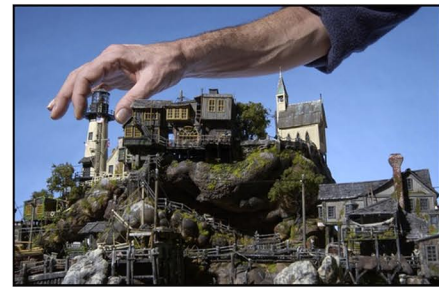

Over 5 days, you will create a wire armature, sculpt with papier-mâché, draw, paint and collage to bring your artwork alive. During breaks you'll hang out at the wading pool, playground or pizza oven. On the final day, you'll introduce your creations to the world!

Papier-Mâché Camp at Dufferin Grove Park

Back for it's 10th Year!!!

Miniature Worlds

Have you ever been like Horton & heard a Who?
If you have, then this is the camp for you. The little folk have taken up residence in Dufferin Grove Park and their king tells Erin Robertson that they need a town. Won't you help them?